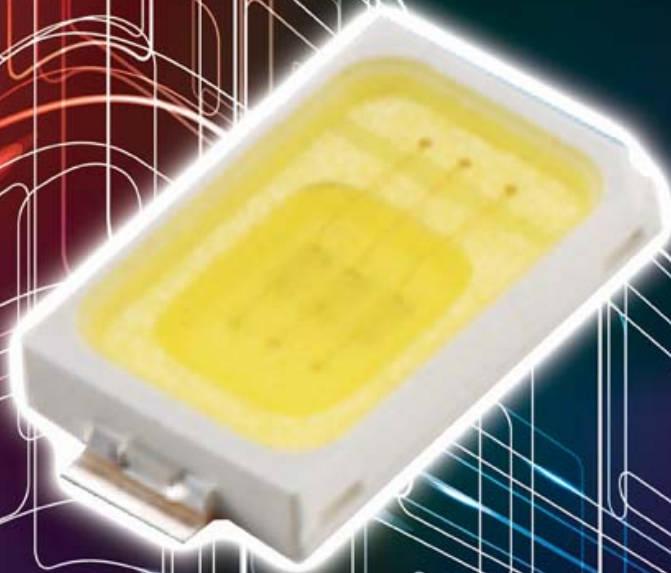

**Kwality
PolyWa**

**POWER LED
120/140 LUMENS**

www.kwalityphotonics.com

www.kwalityindia.com

kwalitypolywa@gmail.com

**Kwality
PolyWa**

KLSL5630W
Rs0.10/PER LUMEN

www.kwalityphotonics.com